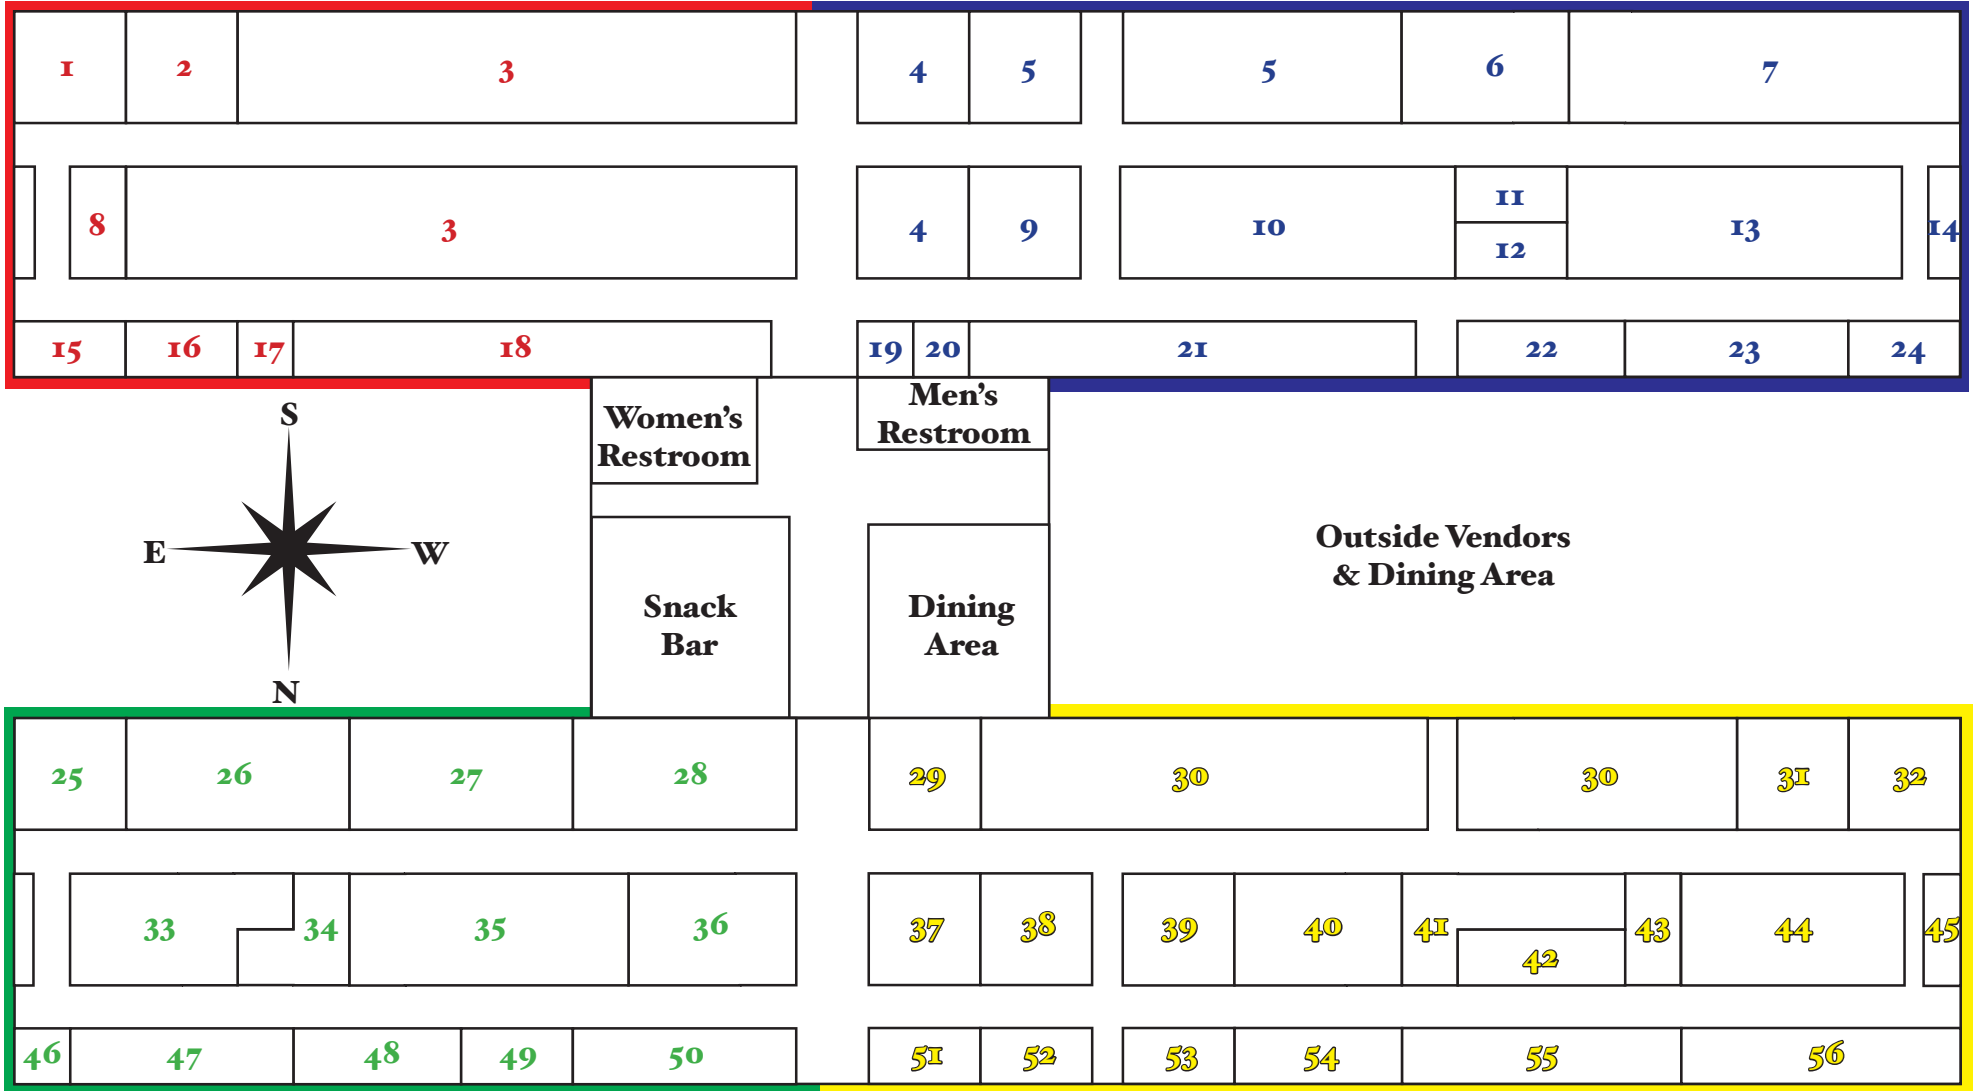

## Red Section

- 1. Art
- 2. Finishing Touch
- 3. Piccadilly Circus
- 8. Trader Jim
- 15. Primitive Chick
- 16. J&J Jewelry
- 17. Ultimate Cloth
- 18. T&A Crafts

## Blue Section

- 4. Vintage Designs
- 5. House of Lace
- 6. Hand to Heart
- 7. Shipshe Casual
- 9. Good Steward Books
- 10. Country Clothing
- 11. J&A Flea
- 12. Faith Creations
- 13. Kaufman's Kountry Accents
- 14. Amish Leather
- 19. Information
- 20. Market Office
- 21. Home Decor & More
- 22. Sue Jaynes
- 23. Rosey's Plaques
- 24. Simple Pleasures

## Green Section

- 25. Country Flooring
- 26. See Gifts
- 27. Meat Department
- 28. Closeouts & More
- 33. McFadden
- 34. Whitman
- 35. Swiss Crafts
- 36. Heinis Cheese
- 46. AnneBelle Gifts
- 47. Hartville Home
- 48. Kays Gifts

## Yellow Section

- 29. R&D Toys
- 30. Barn Cat
- 31. Avon
- 32. Scott's Toys
- 37. Auntie Anne's Pretzels
- 38. Western Wear
- 39. Porky's Island
- 40. J&L Floor
- 41. Crafter's Touch
- 42. Harwood Candles
- 43. Rosies Place
- 44. Walnut Valley
- 45. Yoder's Bakery
- 51. Country Charm
- 52. Muscle Menders
- 53. Country Peddler
- 54. Gathered Treasure
- 55. Zanesville Pottery
- 56. Franks Sportswear